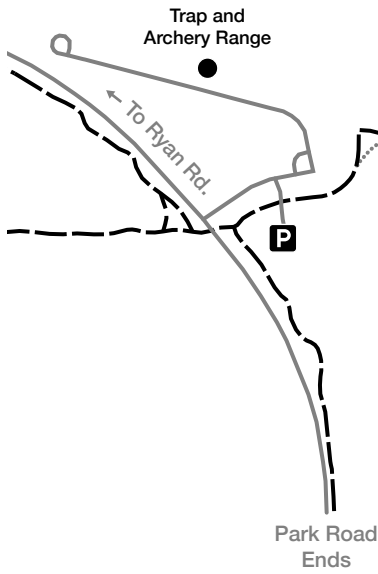

Charter Township of Shelby

River Bends Park Snow Bike Route Map (RB-SBR)

5700 22 Mile Road
Shelby Township, MI 48317

CRAMBA
Clinton River Area
Mountain Bike Association

Map Key

- Clinton River Hike and Bike Trail (Paved)
- Two Track: Green
Easy ● (1.3 miles)
- Single Track: Yellow (Main Trail)
More Difficult ■ (3.9 miles)
- Single Track: Blue (South End)
More Difficult ■ (1.2 miles)
- Single Track: Orange (The Swamp)
More Difficult ■ (0.5 miles)
- Other Trails and Paths
- Roads
- Power Lines and Towers
- Railroad Tracks
- Trail Marker
- Point of Interest
- Parking Area
- Restrooms

Snow Bike Route: RB-SBR
Follow Snow Bike Signs (4.9 miles)

Single track is one way for bicycles. Direction indicated by arrows on the map and signs along the trail.
Bicycles yield to pedestrians (runners, hikers, walkers, etc.).
Pedestrians are advised to travel opposite bicycles on single track.
Some trails (particularly The Swamp section) are located in flood-prone areas and may be impassable.