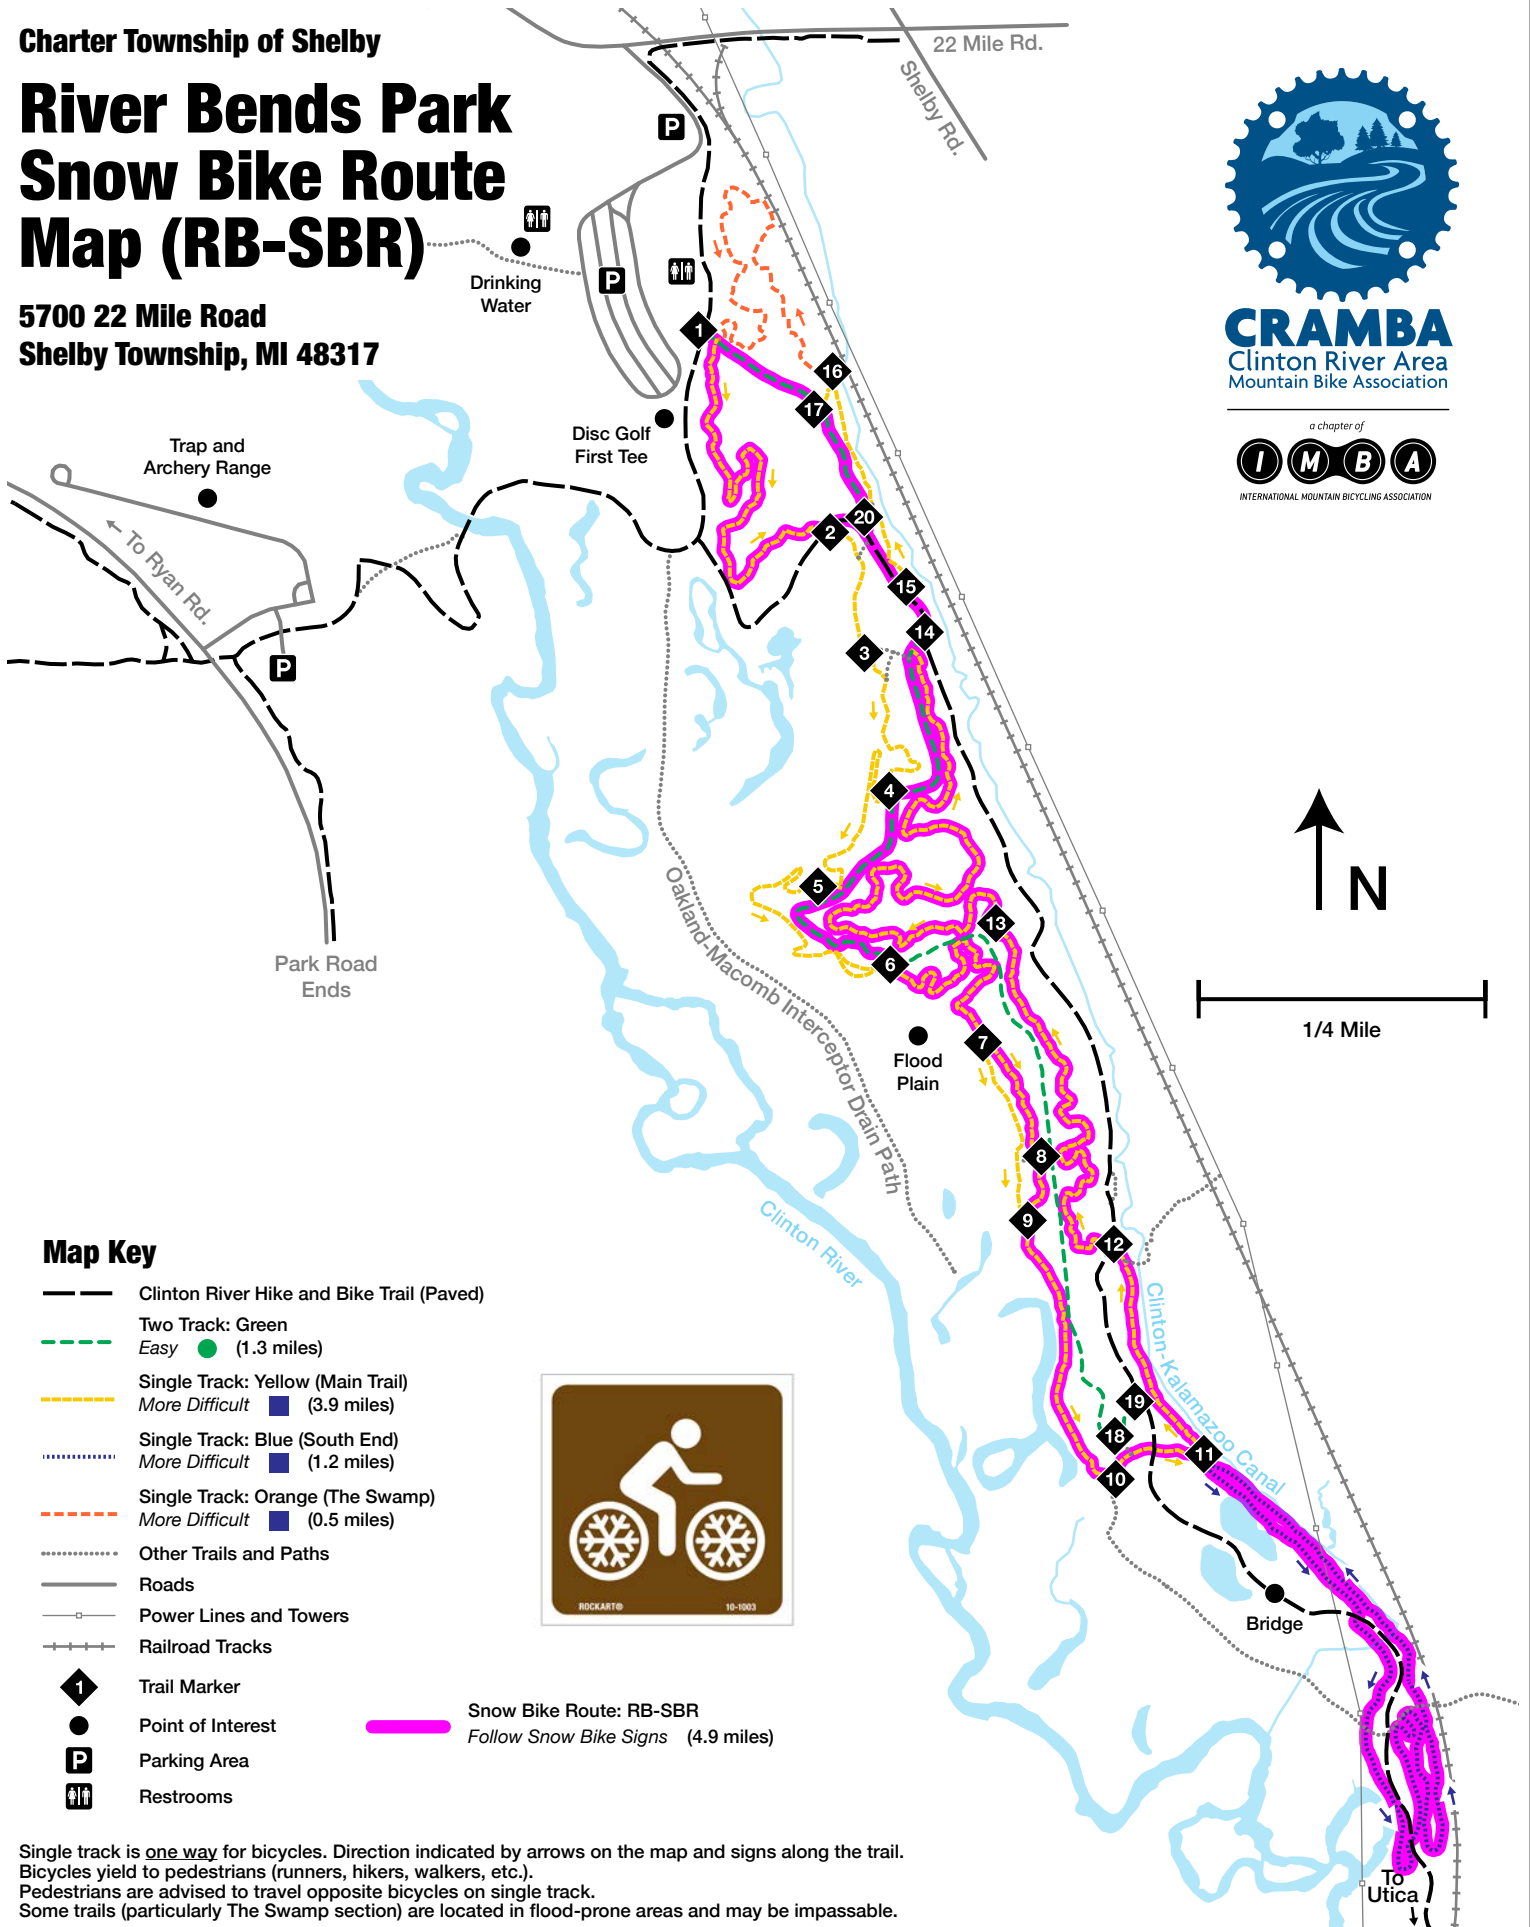

Charter Township of Shelby

River Bends Park Snow Bike Route Map (RB-SBR)

5700 22 Mile Road
Shelby Township, MI 48317

CRAMBA
Clinton River Area
Mountain Bike Association

Map Key

- Clinton River Hike and Bike Trail (Paved)
- Two Track: Green
Easy ● (1.3 miles)
- Single Track: Yellow (Main Trail)
More Difficult ■ (3.9 miles)
- Single Track: Blue (South End)
More Difficult ■ (1.2 miles)
- Single Track: Orange (The Swamp)
More Difficult ■ (0.5 miles)
- Other Trails and Paths
- Roads
- Power Lines and Towers
- Railroad Tracks
- Trail Marker
- Point of Interest
- Parking Area
- Restrooms

Snow Bike Route: RB-SBR
Follow Snow Bike Signs (4.9 miles)

Single track is one way for bicycles. Direction indicated by arrows on the map and signs along the trail.
Bicycles yield to pedestrians (runners, hikers, walkers, etc.).
Pedestrians are advised to travel opposite bicycles on single track.
Some trails (particularly The Swamp section) are located in flood-prone areas and may be impassable.