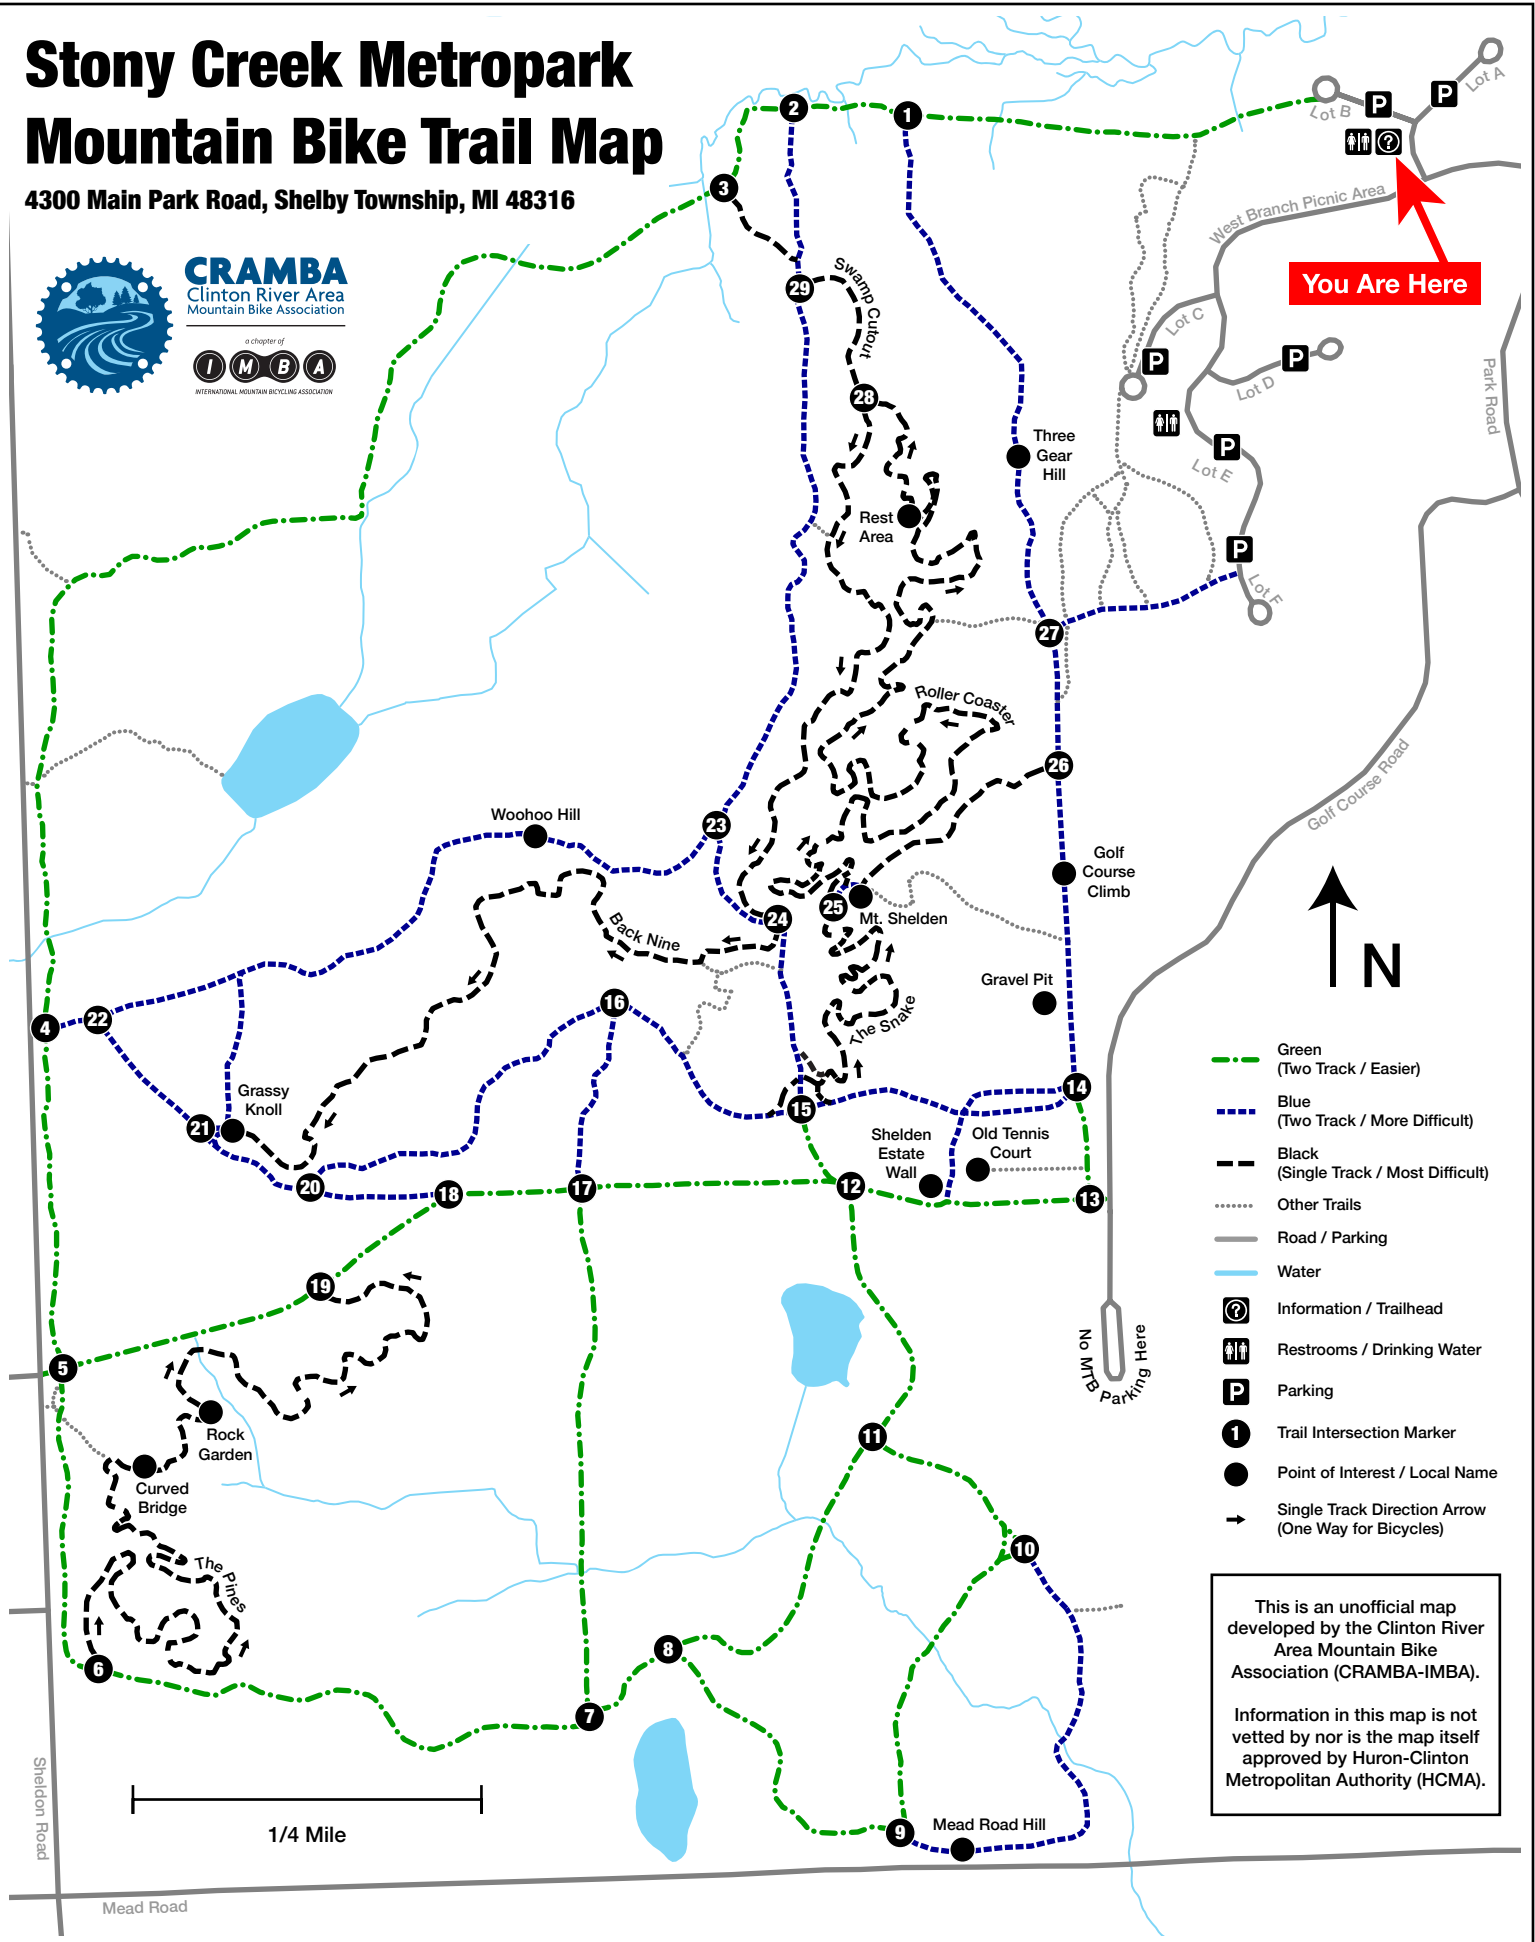

# Stony Creek Metropark Mountain Bike Trail Map

4300 Main Park Road, Shelby Township, MI 48316

**CRAMBA**  
Clinton River Area  
Mountain Bike Association

- Green (Two Track / Easier)
- Blue (Two Track / More Difficult)
- Black (Single Track / Most Difficult)
- Other Trails
- Road / Parking
- Water
- Information / Trailhead
- Restrooms / Drinking Water
- Parking
- Trail Intersection Marker
- Point of Interest / Local Name
- Single Track Direction Arrow (One Way for Bicycles)

This is an unofficial map developed by the Clinton River Area Mountain Bike Association (CRAMBA-IMBA). Information in this map is not vetted by nor is the map itself approved by Huron-Clinton Metropolitan Authority (HCMA).