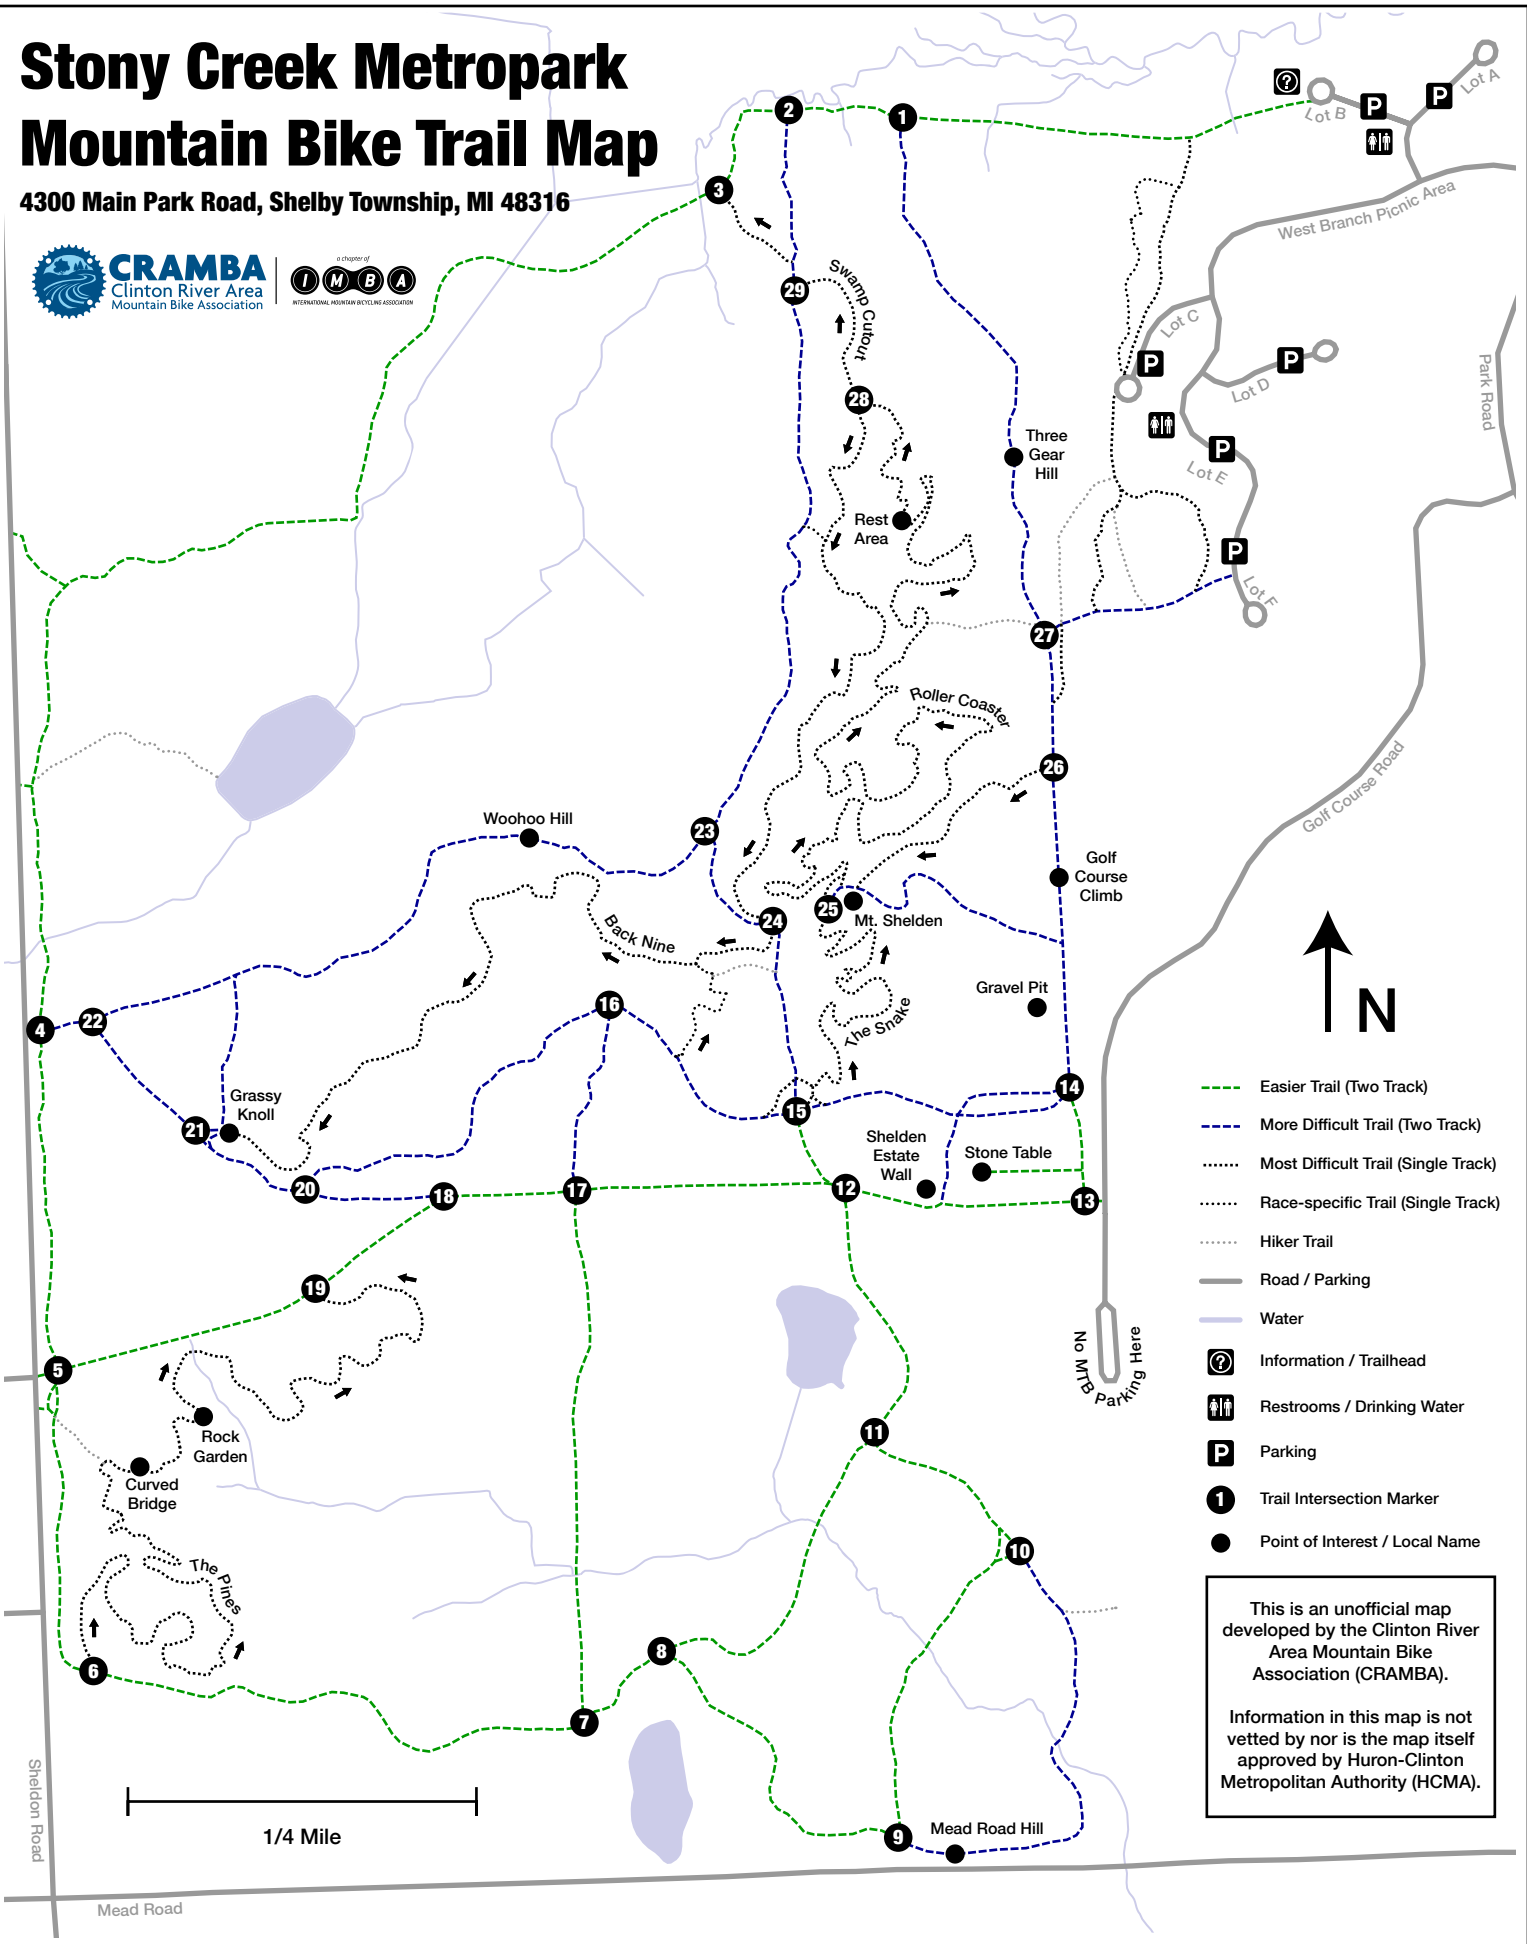

Stony Creek Metropark Mountain Bike Trail Map

4300 Main Park Road, Shelby Township, MI 48316

- Easier Trail (Two Track)
- More Difficult Trail (Two Track)
- Most Difficult Trail (Single Track)
- Race-specific Trail (Single Track)
- Hiker Trail
- Road / Parking
- Water
- Information / Trailhead
- Restrooms / Drinking Water
- Parking
- Trail Intersection Marker
- Point of Interest / Local Name

This is an unofficial map developed by the Clinton River Area Mountain Bike Association (CRAMBA).
Information in this map is not vetted by nor is the map itself approved by Huron-Clinton Metropolitan Authority (HCMA).

1/4 Mile