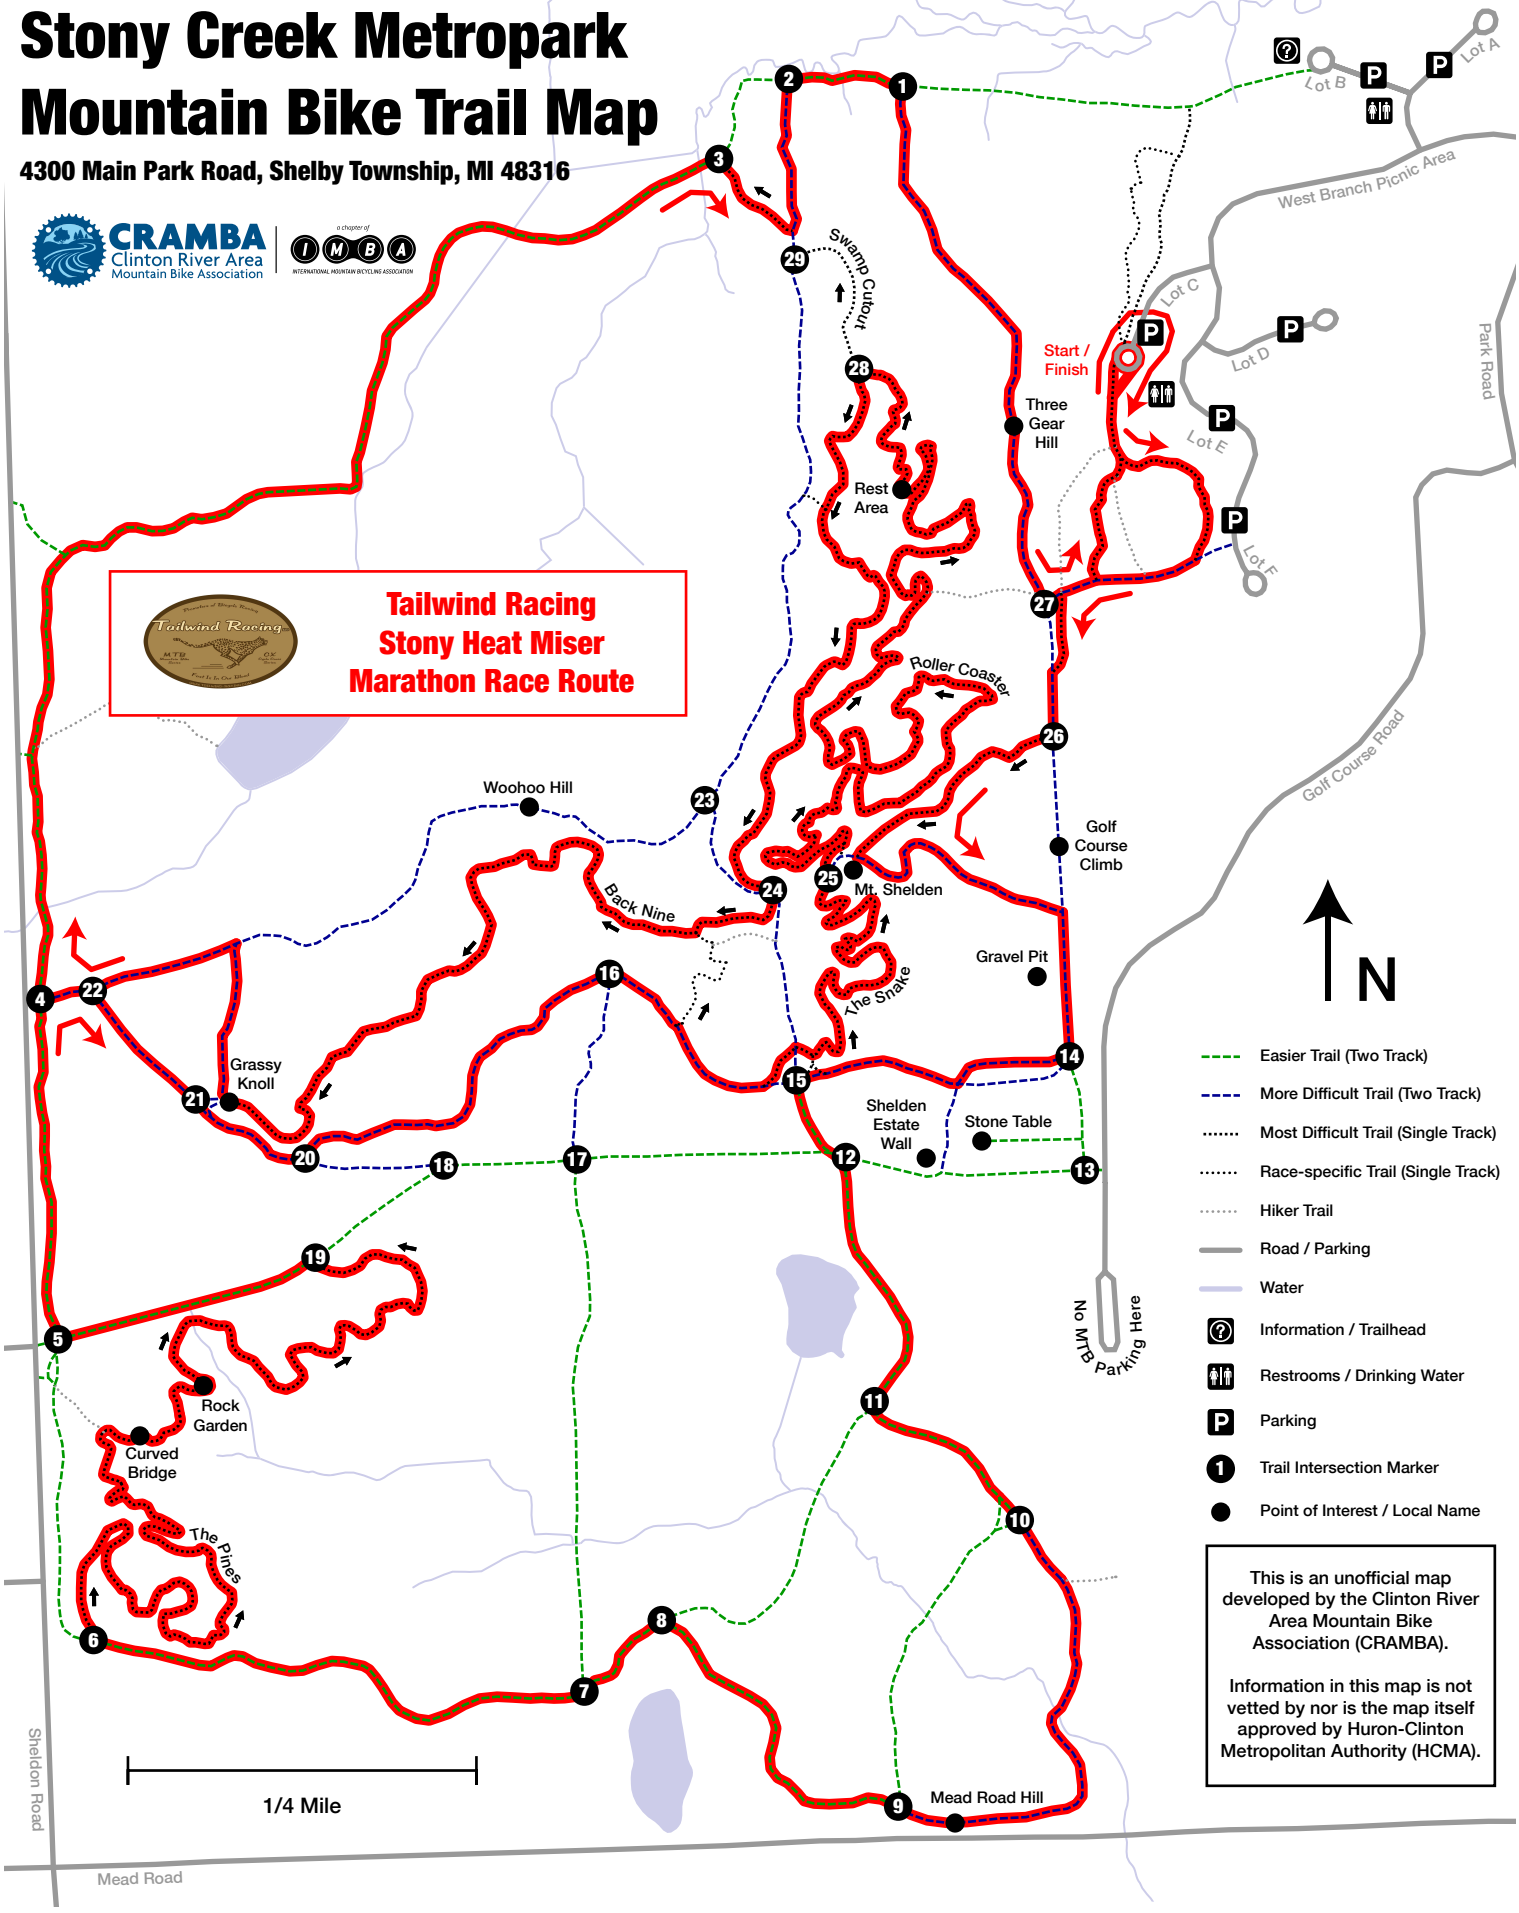

# Stony Creek Metropark Mountain Bike Trail Map

4300 Main Park Road, Shelby Township, MI 48316

**Tailwind Racing  
Stony Heat Miser  
Marathon Race Route**

- Easier Trail (Two Track)
- More Difficult Trail (Two Track)
- Most Difficult Trail (Single Track)
- Race-specific Trail (Single Track)
- Hiker Trail
- Road / Parking
- Water
- Information / Trailhead
- Restrooms / Drinking Water
- Parking
- Trail Intersection Marker
- Point of Interest / Local Name

This is an unofficial map developed by the Clinton River Area Mountain Bike Association (CRAMBA).  
Information in this map is not vetted by nor is the map itself approved by Huron-Clinton Metropolitan Authority (HCMA).